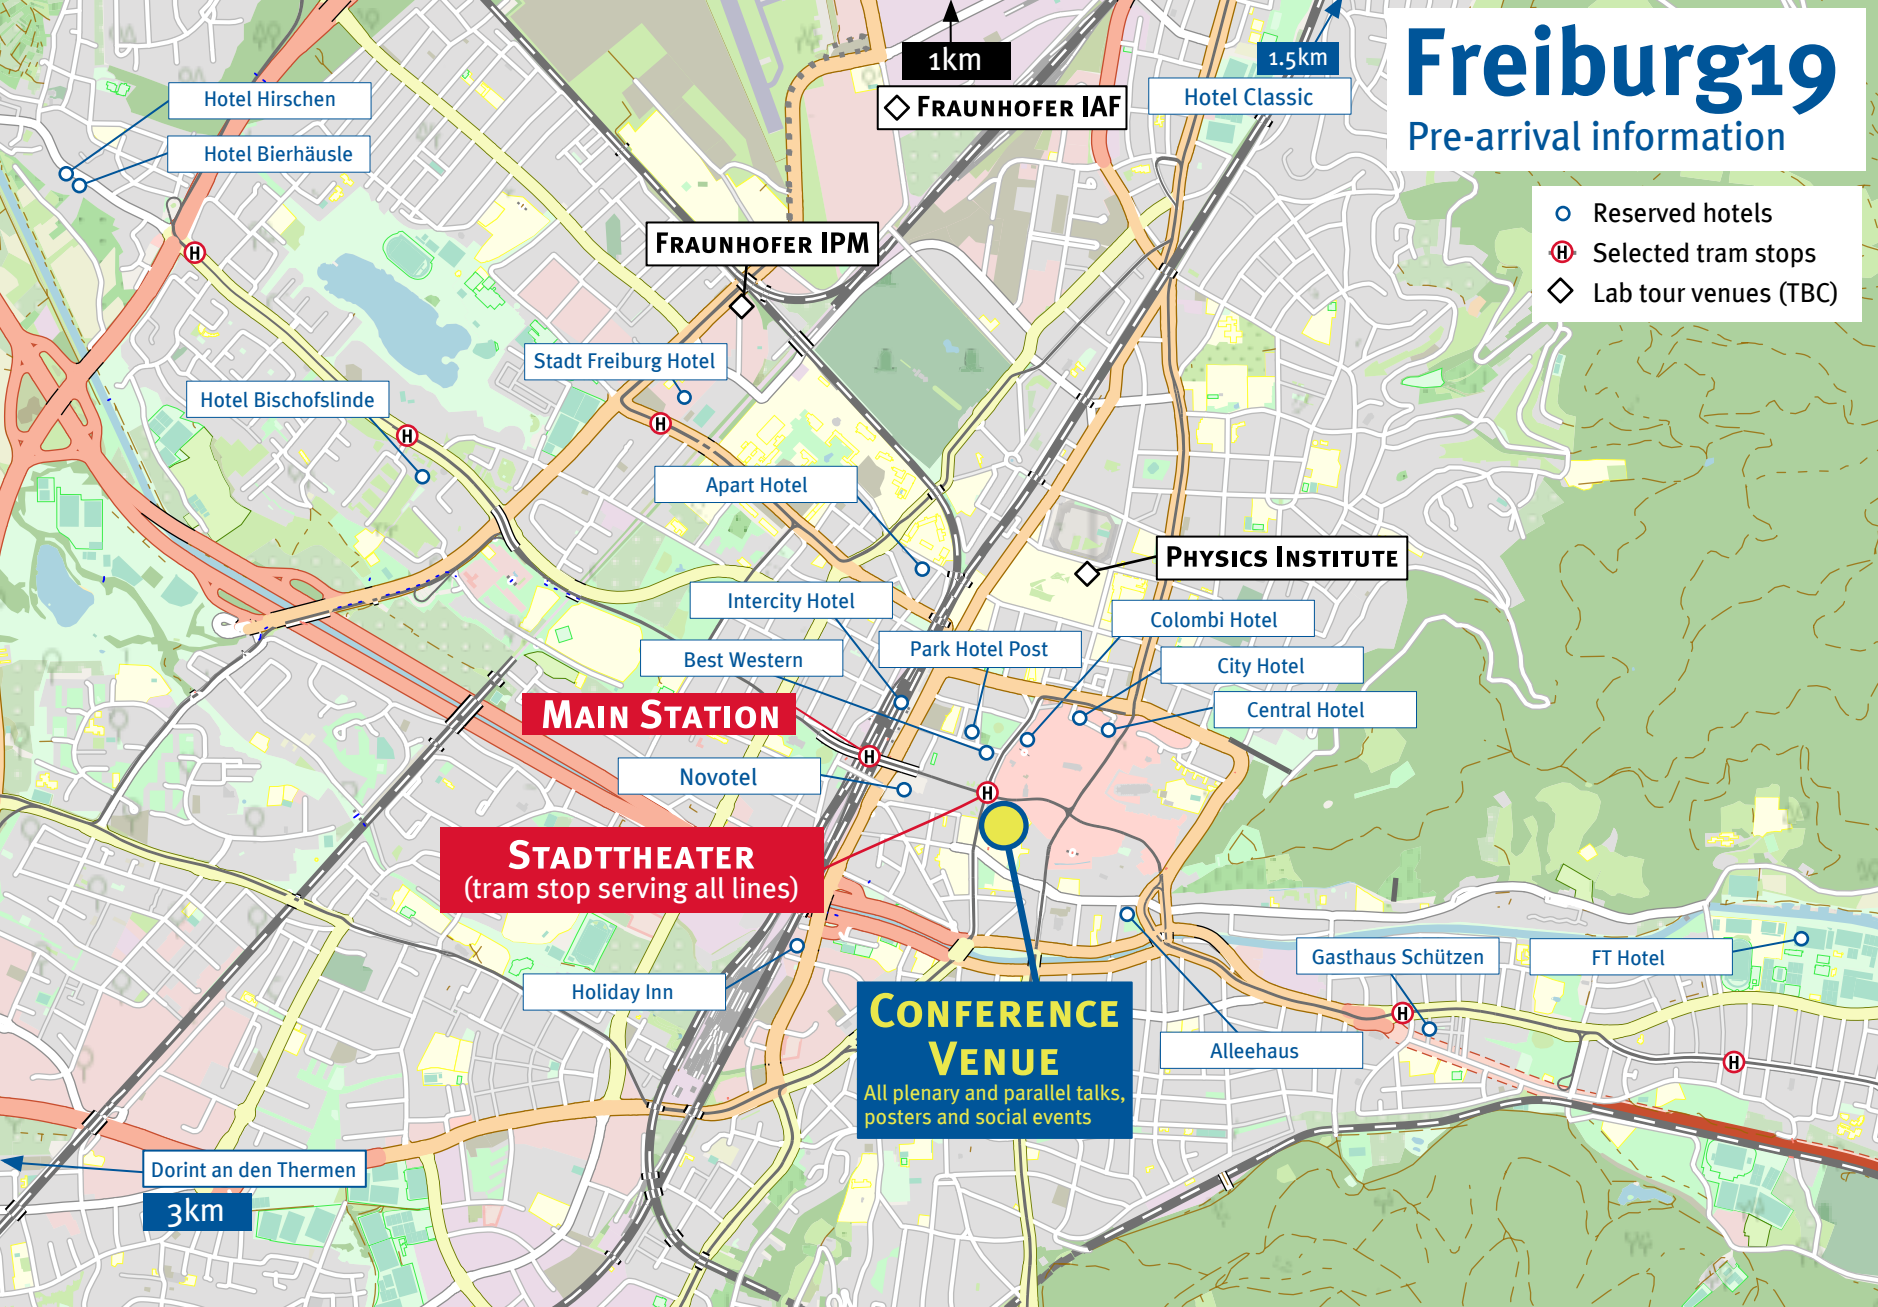

Freiburg19

Pre-arrival information

- Reserved hotels
- Ⓜ Selected tram stops
- ◇ Lab tour venues (TBC)

1km

1.5km

Hotel Hirschen
Hotel Bierhäusle

◇ **FRAUNHOFER IAF**

Hotel Classic

◇ **FRAUNHOFER IPM**

Stadt Freiburg Hotel

Hotel Bischofslinde

Apart Hotel

◇ **PHYSICS INSTITUTE**

Intercity Hotel

Colombi Hotel

Best Western

Park Hotel Post

City Hotel

MAIN STATION

Central Hotel

Novotel

STADTTHEATER
(tram stop serving all lines)

CONFERENCE VENUE
All plenary and parallel talks,
posters and social events

Gasthaus Schützen

FT Hotel

Holiday Inn

Alliehaus

Dorint an den Thermen
3km